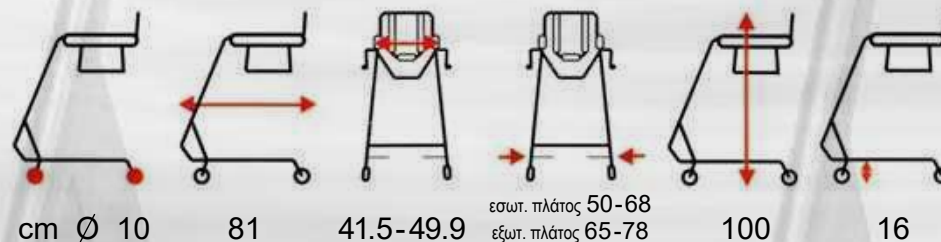

Body Up Evolution

Διαστάσεις:

BU1000

BU2000

 **Veziris**
HEALTHCARE
ACCESSIBILITY AT ITS BEST

Serving since 1998
<https://www.patient-lifting.com>
Ηρακλείου 119 – 121 Χαλάνδρι 152 35
210-6852381